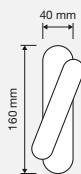

ONLY MADE IN ITALY

OZ oro zecchino  
gold plated

ELIKA CRYSTAL ! MODELLI / MODELS

COD. 991 RB 108

COD. 991 PL

COD. 991 SK

COD. 991 CR

COD. 991 MX