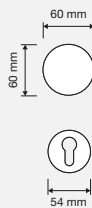

COD. 991 PT

COD. 991 PG 108