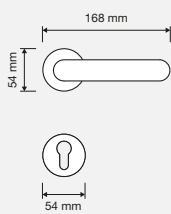

ONLY MADE IN ITALY

OZ oro zecchino  
gold plated

ELIKA CRYSTAL ! MODELLI / MODELS

COD. 991 RB 108

COD. 991 PL

COD. 991 SK

COD. 991 CR

COD. 991 MX