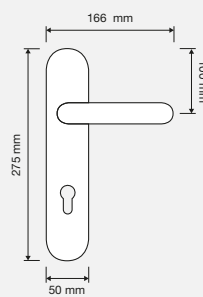

ONLY MADE IN ITALY

OZ oro zecchino  
gold plated

ELIKA CRYSTAL ! MODELLI / MODELS

COD. 991 RB 108

COD. 991 PL

COD. 991 SK

COD. 991 CR

COD. 991 MX