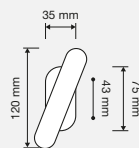

ONLY MADE IN ITALY

OZ oro zecchino  
gold plated

ELIKA CRYSTAL ! MODELLI / MODELS

COD. 991 RB 108

COD. 991 PL

COD. 991 SK

COD. 991 CR

COD. 991 MX