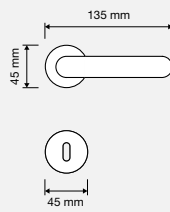

ONLY MADE IN ITALY

CR cromo lucido
polished chrome

CS cromo satinato
satin chrome

OG ottone bronzato graffiato
bronzed brass

OL ottone lucido verniciato
polished brass

COD. 498 RB 096

COD. 498 RB 101

COD. 498 PL