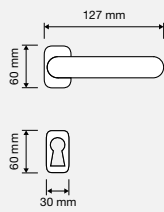

ONLY MADE IN ITALY

CR cromo lucido
polished chrome

CS cromo satinato
satin chrome

OG ottone bronzato graffiato
bronzed brass

OL ottone lucido verniciato
polished brass

COD. 498 RB 096

COD. 498 RB 101

COD. 498 PL