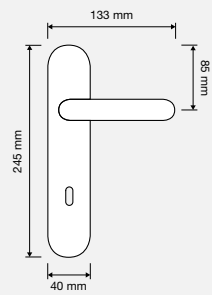

ONLY MADE IN ITALY

CR cromo lucido
polished chrome

CS cromo satinato
satin chrome

OG ottone bronzato graffiato
bronzed brass

OL ottone lucido verniciato
polished brass

COD. 498 RB 096

COD. 498 RB 101

COD. 498 PL