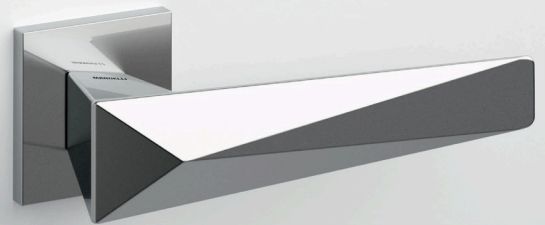

Contemporary

zeit

design Marco Piva

1721
con rosetta

door-handle
on rose

1722/M
cremonese

window
lever-handle

1722/DK
martellina dk

drehkipp
system

04 ORO SATINATO
SATIN BRASS

26 CROMATO
POLISHED CHROME

26D CROMATO SATINATO
SATIN CHROME

MSN NICKEL SATINATO OPACO
MAT SATIN NICKEL

03 ORO
POLISHED BRASS

MBR BRUNITO OPACO
MAT BRONZE

Winner of
GOOD DESIGN
AWARD 2017

1721
maniglia per porta con rosetta
door handle on rose

1722/M
cremonese
window lever handle

1722/DK
martellina dk
drehkipp system

M

Minimal a profilo quadrato
square minimal profile

BG5

Kit piastra da bagno con farfalla
Thumb turn / coin release on blackplate
R3 113 / R4 114 / R5 115

BS
SM

Rosetta e bocchetta strette 31x62 mm
per infissi con montante minimale
Narrow rose and eschuteon 31x62 mm
for minimal fittings
SM senza molla / unsprung
CM con molla / with release spring

+

Disponibili in più finiture
Available in different finishes