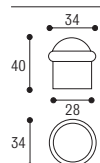

DERBY - Pomello fermaporta
con vite e tassello
DERBY - Doorstop knob
with screw and plug

Cod. 13 CS 64 DE
€ 7,90

Cod. 13 CL 64 DE
€ 7,90

Cod. 13 OL 64 DE
€ 6,80

Cod. 13 NL 64 DE
€ 9,40