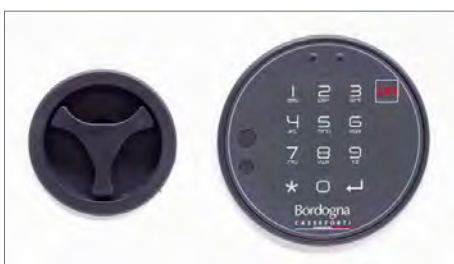

LORICA PIÙ 8L

Serratura elettronica con Time Delay certificata EN 1300 in Classe B
Electronic Lock with Time Delay certified EN 1300 Class B

Serratura a chiave certificata EN 1300 in Classe A
Key lock certified EN 1300 Class A