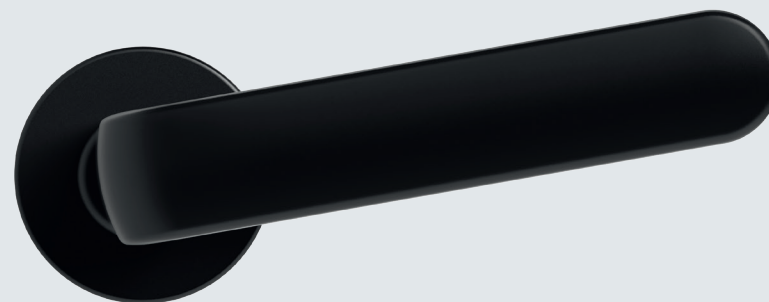

PP33

1801/SB MB

Nero Opaco / Matte Black

7