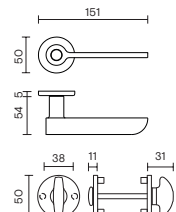

To access the technical content of the academy and for the installation videos of Valli products, scan the QR Code and refer to the website.

vallihandles.com

Maniglia porta / Door handle

Maniglia finestra / Window handle

RGB8/RGB8Y

RO8/RO8Y

R8/R7 + BZG

RB8/RB7 + BZG

RG8 + BZG

RGB8 + BZG

GL8