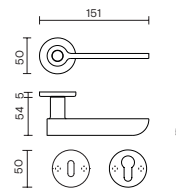

To access the technical content of the academy and for the installation videos of Valli products, scan the QR Code and refer to the website.

vallihandles.com

Maniglia porta / Door handle

Maniglia finestra / Window handle

RGB8/RGB8Y

RO8/RO8Y

R8/R7 + BZG

RB8/RB7 + BZG

RG8 + BZG

RGB8 + BZG

GL8