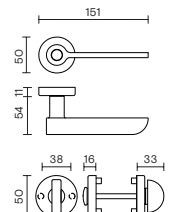

To access the technical content of the academy and for the installation videos of Valli products, scan the QR Code and refer to the website.

vallihandles.com

Maniglia porta / Door handle

Maniglia finestra / Window handle

RGB8/RGB8Y

RO8/RO8Y

R8/R7 + BZG

RB8/RB7 + BZG

RG8 + BZG

RGB8 + BZG

GL8